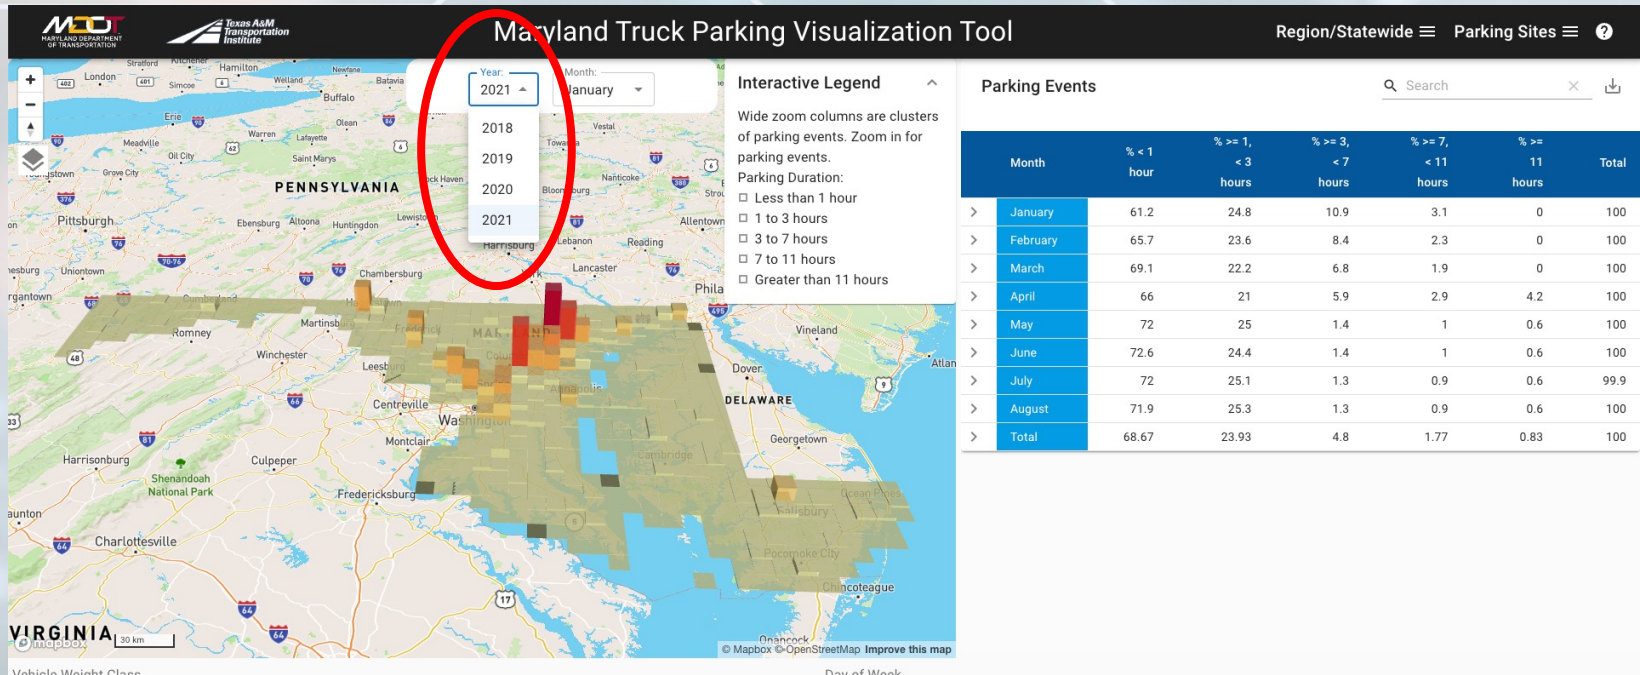

Overview of Truck Parking & Data

Truck Parking Tools

Based on probe data

Macro level

Micro level

Macro level

Truck Parking - statewide

Truck Parking - statewide