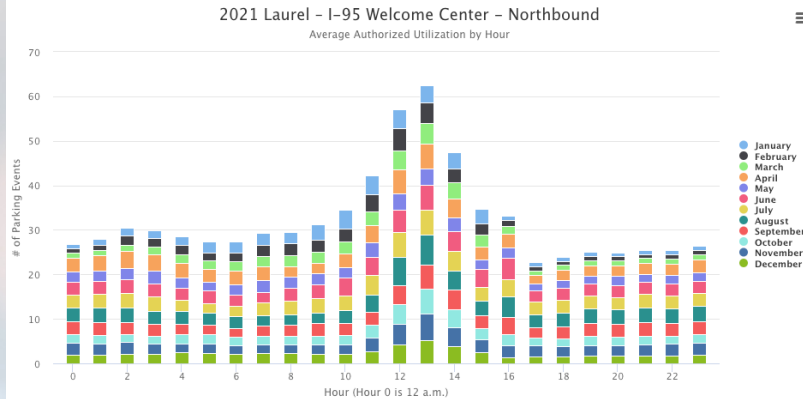

January-2021 State Truck Parking Events By Duration Bin
All Vehicles (Weight Class 2 and 3)

Truck Parking - statewide

Micro Level

Truck Parking – parking facility

Usage by Hour - 2021 Laurel – I-95 Welcome Center - Northbound