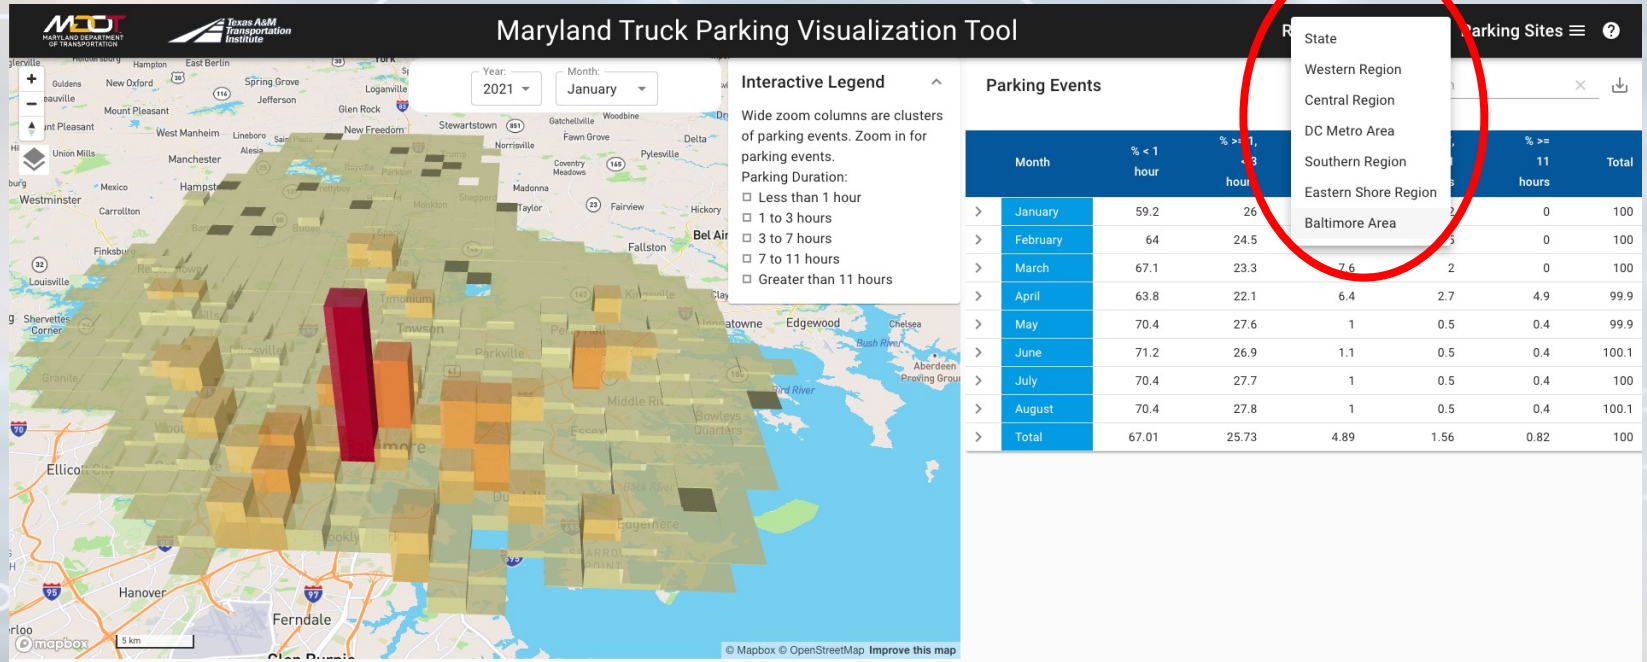

Truck Parking - statewide