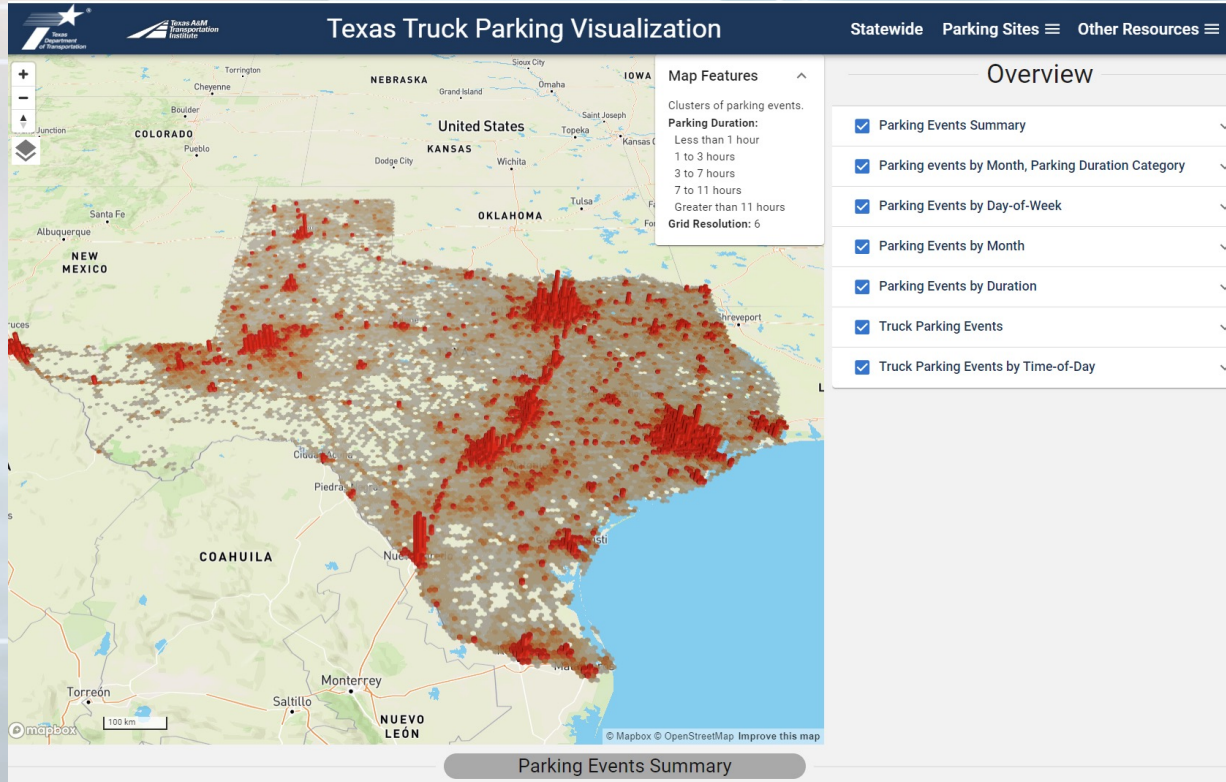

Overview of Truck Parking & Data

Truck Parking Tools

Based on probe data

Macro level

Micro level

Macro level

Truck Parking - statewide

Truck Parking - statewide

Truck Parking - statewide

Maryland Truck Parking Visualization Tool

Region/Statewide ≡ Parking Sites ≡ ?

Vehicle Weight Class

- All Vehicles (Weight Class 2 and 3)
 Vehicle Weight Class 2
 Vehicle Weight Class 3