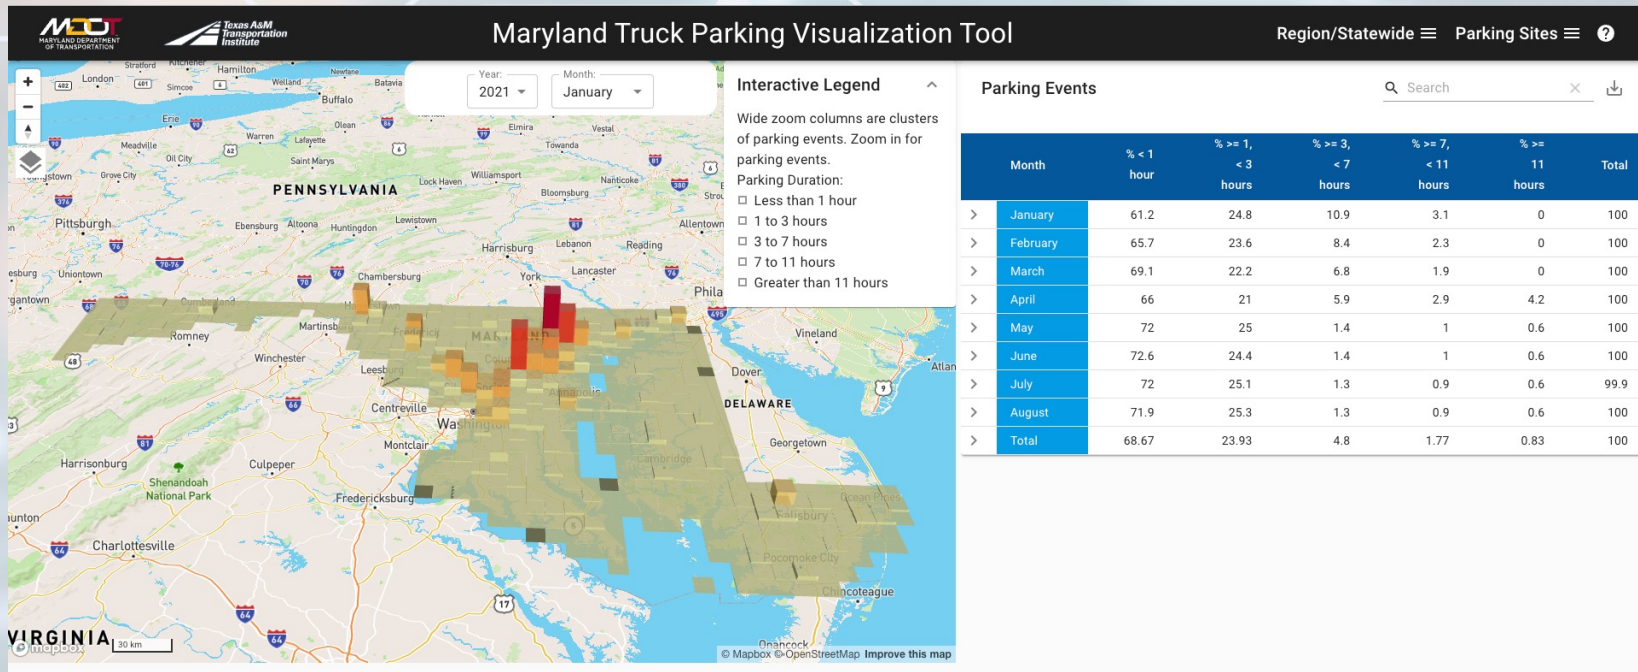

Overview of Truck Parking & Data

Truck Parking Tools

Based on probe data

Macro level

Micro level

Macro level

Truck Parking - statewide

Truck Parking - statewide