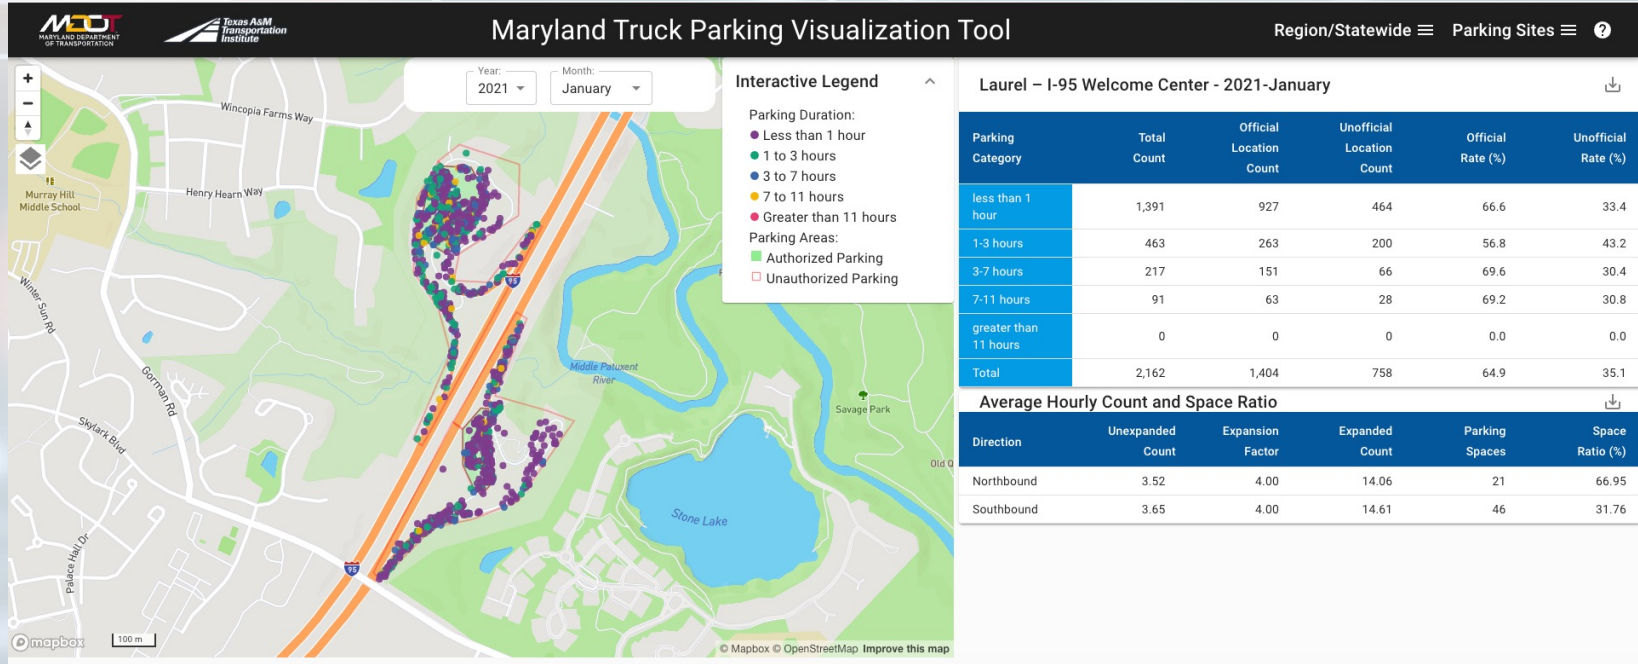

Day of Week

- All Daytypes
 Monday
 Tuesday
 Wednesday
 Thursday
 Friday
 Saturday
 Sunday

State Truck Parking Events By Duration
January-2021, All Vehicles (Weight Class 2 and 3)

State Truck Parking Events By Day-of-Week
January-2021, All Vehicles (Weight Class 2 and 3)

Vehicle Weight Class

- All Vehicles (Weight Class 2 and 3)
 Vehicle Weight Class 2
 Vehicle Weight Class 3

Day of Week

- All Daytypes
 Monday
 Tuesday
 Wednesday
 Thursday
 Friday
 Saturday
 Sunday

2021 State Truck Parking Events By Month
All Vehicles (Weight Class 2 and 3)

January-2021 State Truck Parking Events By Duration Bin
All Vehicles (Weight Class 2 and 3)

Truck Parking - statewide

Micro Level

Truck Parking – parking facility

Usage by Hour - 2021 Laurel – I-95 Welcome Center - Northbound