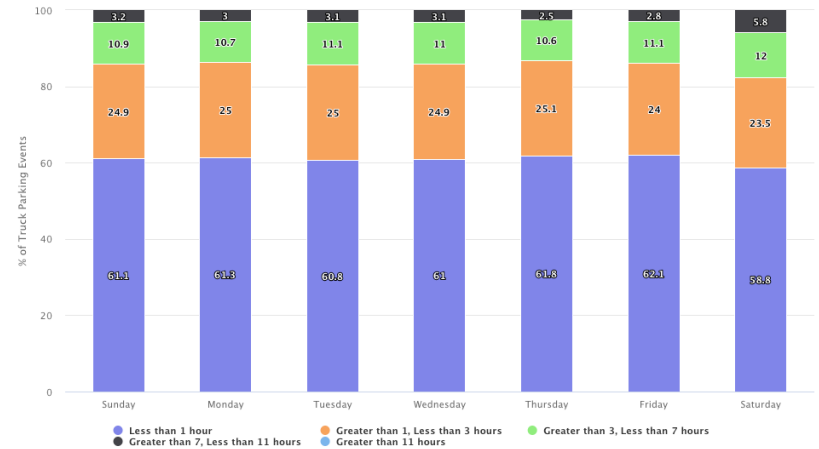

Day of Week

- All Daytypes
 Monday
 Tuesday
 Wednesday
 Thursday
 Friday
 Saturday
 Sunday

State Truck Parking Events By Duration
January-2021, All Vehicles (Weight Class 2 and 3)

State Truck Parking Events By Day-of-Week
January-2021, All Vehicles (Weight Class 2 and 3)