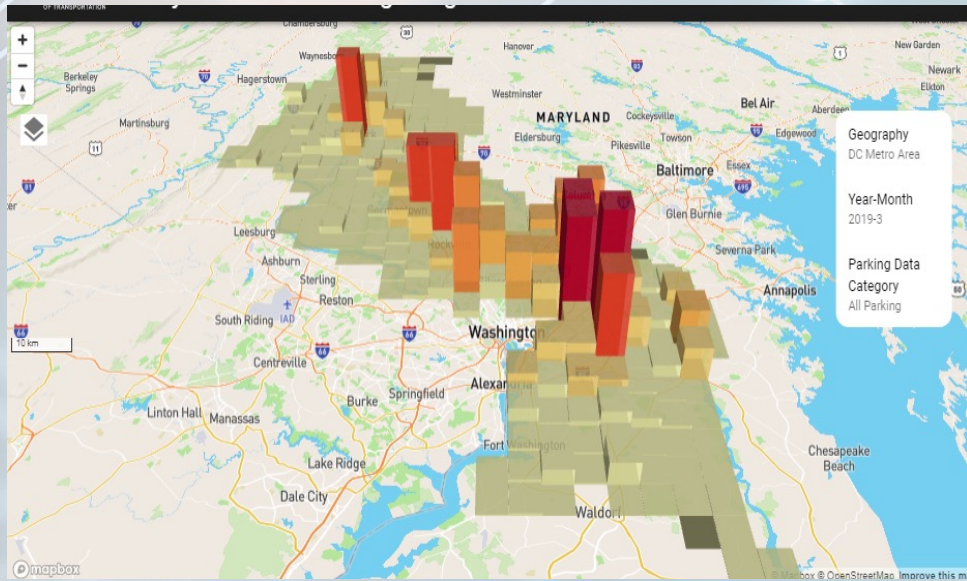

Freight-focused data hub