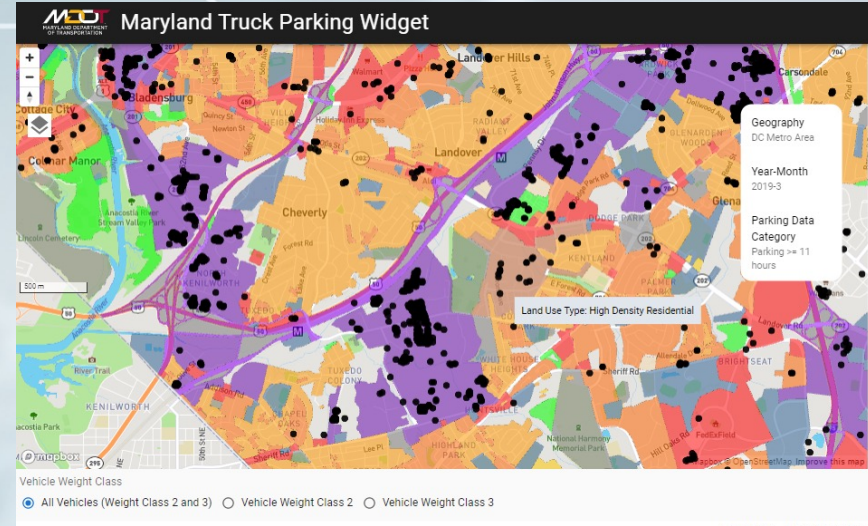

Vehicle Weight Class

- All Vehicles (Weight Class 2 and 3)
 Vehicle Weight Class 2
 Vehicle Weight Class 3

Day of Week

- All Daytypes
 Monday
 Tuesday
 Wednesday
 Thursday
 Friday
 Saturday
 Sunday

2021 State Truck Parking Events By Month
All Vehicles (Weight Class 2 and 3)

January-2021 State Truck Parking Events By Duration Bin
All Vehicles (Weight Class 2 and 3)

Truck Parking - statewide

Micro Level

Truck Parking – parking facility

Usage by Hour - 2021 Laurel – I-95 Welcome Center - Northbound

Parking Duration

- Less than 1 hour
 Greater than 1, less than 3 hours
 Greater than 3, less than 7 hours
 Greater than 7, less than 11 hours
 Greater than 11 hours

Freight-focused data hub

Data Issues & Needs