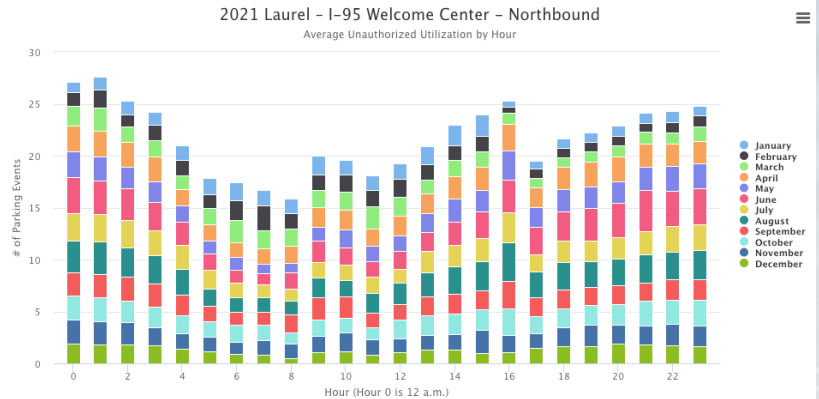

January-2021 State Truck Parking Events By Duration Bin
All Vehicles (Weight Class 2 and 3)

Truck Parking - statewide

Micro Level

Truck Parking – parking facility

Usage by Hour - 2021 Laurel – I-95 Welcome Center - Northbound