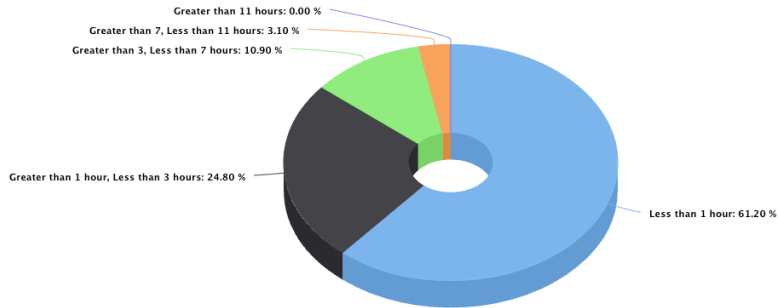

Day of Week

- All Daytypes
 Monday
 Tuesday
 Wednesday
 Thursday
 Friday
 Saturday
 Sunday

State Truck Parking Events By Duration
January-2021, All Vehicles (Weight Class 2 and 3)

State Truck Parking Events By Day-of-Week
January-2021, All Vehicles (Weight Class 2 and 3)